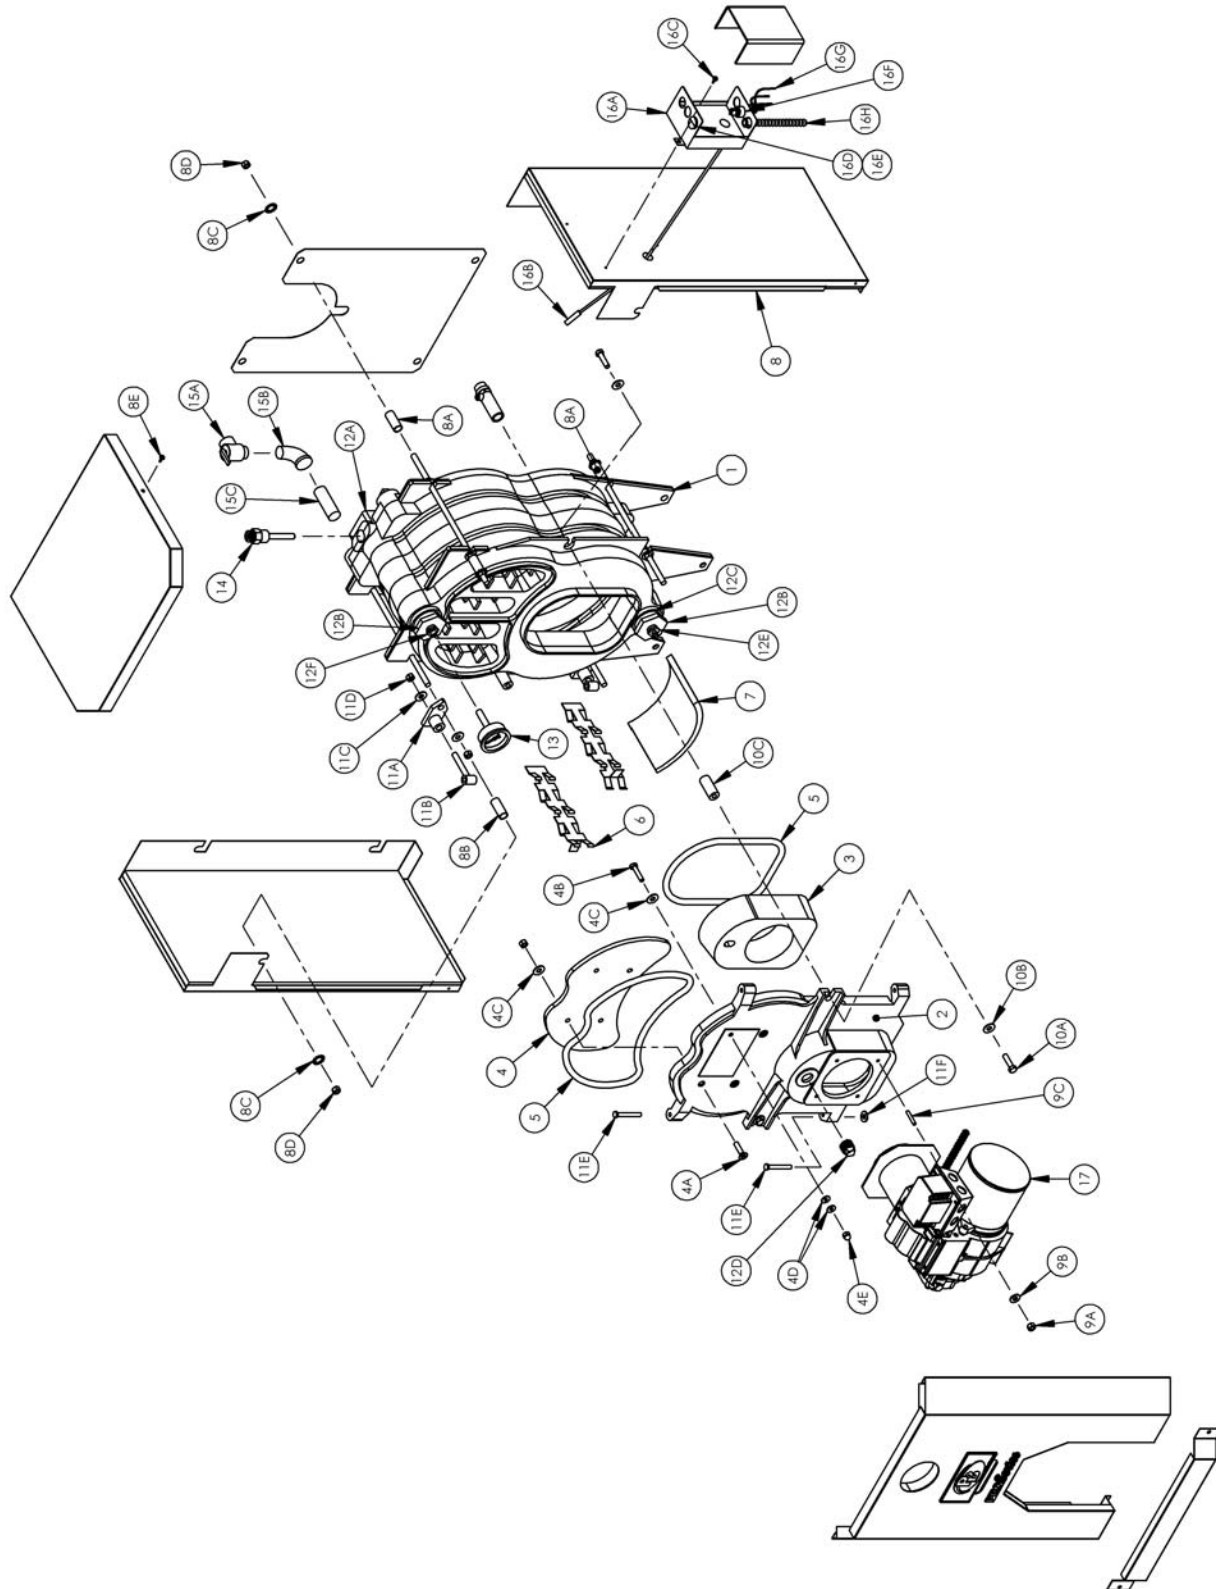

PeerlessBoilers.com

Peerless® PRO™ Series

All repair parts orders - no minimum charges.

Please order with code number.

All prices quoted are in U.S. dollars.

All prices subject to change without notice.

All prices F.O.B. Bally, PA

	Description	Quantity Required	Stock Code	Trade Price
1	PRO-03 Block Assembly w/ Swing Door & Baffles (order blanket insulation separately)	1	91013	CF
	PRO-04 Block Assembly w/ Swing Door & Baffles (order blanket insulation separately) §		Not Available	
	PRO-05 Block Assembly w/ Swing Door & Baffles (order blanket insulation separately)		Not Available	
2	Burner Mounting Plate / Swing Door (insulated)	1	91016	\$CF
3	Swing Door Insulation Block, Lower	1	J01540	CF
4	Swing Door Insulation Block, Upper		Not Available	
5	Rope Gasket (7 ft. req'd total)	7.ft	51210	CF
6	PRO-03 Flue Baffle		Not Available	
	PRO-04 Flue Baffle	4	Q0319	\$CF
	PRO-05 Flue Baffle		Not Available	
7	PRO-03 Blanket Insulation, Combustion Chamber, 9-1/2" x 5-1/2"		Not Available	
	PRO-04 Blanket Insulation, Combustion Chamber, 9-1/2" x 9-1/2"	1	6010	\$CF
	PRO-05 Blanket Insulation, Combustion Chamber, 9-1/2" x 13-1/2"		Not Available	
8	PRO-03 Jacket Assembly		Not Available	
	PRO-04 Jacket Assembly		Not Available	
	PRO-05 Jacket Assembly		Not Available	
8A	Nipple, 1/2" x 1-1/2"	4	7218	CF
8B	Nipple, 1/2" x 2"	2	99213	CF
8C	Flat Washer, 1/2" USS	6	798	CF
8D	Hex Nut, 12 mm	6	517	CF
8E	Screw, #10 x 1/2" Hex Washer Head	4	99992	CF
13	Temperature-Pressure Gauge	1	51324	CF
14	Well, 3/4"	1	50629	CF
15A	Safety Relief Valve, 30 PSI	1	50501	CF
15B	Street Elbow, 3/4"	1	69	C F
16A	Aquastat, Honeywell L7248C-1 030 §	1	50709	CF
16B	Sensor, Honeywell 50001464, 36" or 48"	1	50682	CF
16C	3/4" Well, Short Shank HW - 123870A, L7248C,	1	50629	CF
16G	Aquastat Harness §		Not Available	
	Aquastat Harness §	1	PRO7003	CF
16H	Circulator Harness	1	X7083	CF
	WASHER PLASTIC (BACKING) BOKERS #C132601		PRO7002	CF